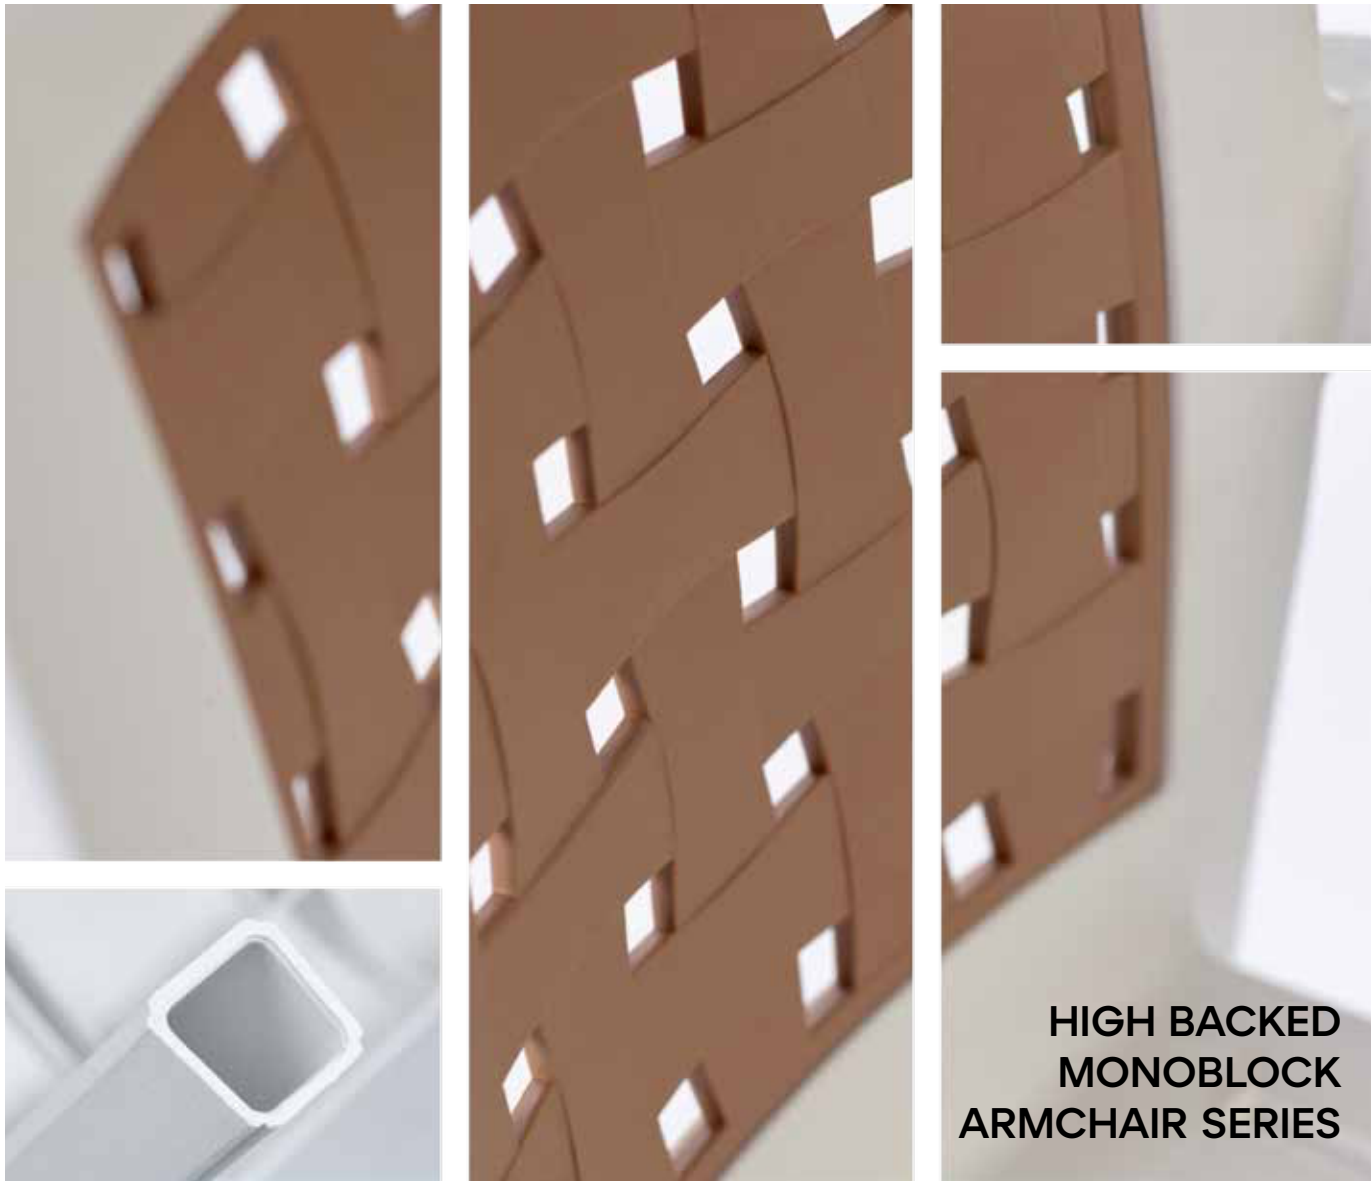

KRIZANTEM

CT011

Size (cm)

Length

59

Width

60

Height

87

Shipment

Truck

768

40" Container

1248

TIR

1440