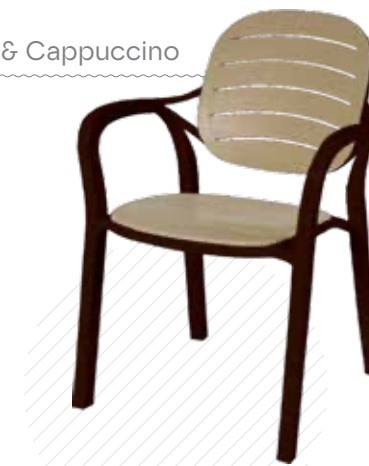

TIR

1920

RUMBA

CT023

Cappuccino & Beige

White & Cappuccino

Anthracite

White & Anthracite