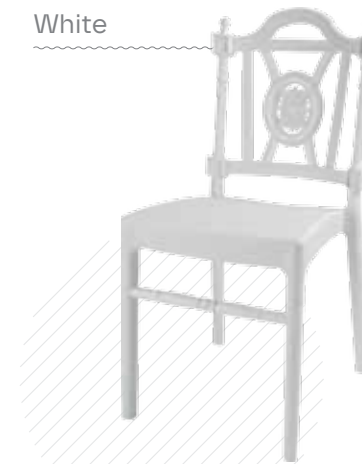

White

Size (cm)

Length

43,5

Width

51,5

Height

90,5

Shipment

Truck

1008

40' Container

1680

TIR

1920