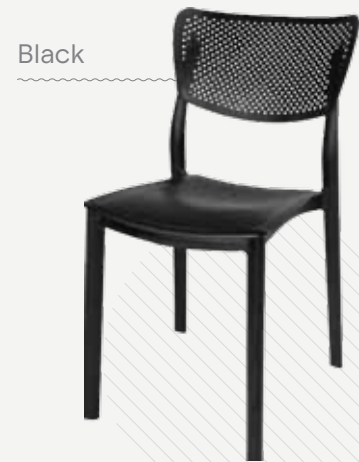

BAHAR

CT035

Cappuccino

Black

White

Brown

Size (cm)

Length